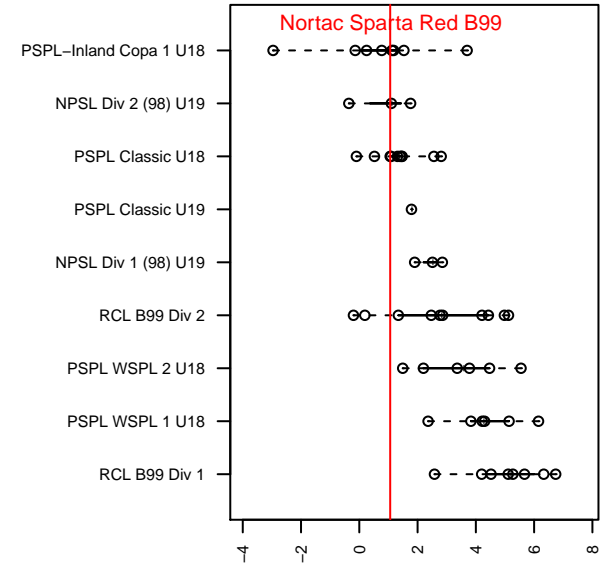

# Nortac Sparta Red B99

FC Tacoma  
 Tacoma, WA  
 B99 total strength=1397  
 attack=7.97 defense=7.84  
 fall league = PSPL Classic U18

alt names used:  
 NorTac Sparta B99  
 Nortac Sparta B99  
 NORTAC SPARTA B99 Red  
 Nortac-Sparta B99  
 NORTAC SPARTA B99 RED (WA)

Venues played:  
 2016 KITG BU17-18 Green  
 2016 Xtreme Cup BU18  
 2016 River Jam U18-19  
 2016 PSPL Classic U18  
 2016 WA Cup HS Silver U18

**Nortac Sparta Red B99**  
 Dots are actual minus expected GF (blue circles) and GA (red triangles).  
 Blue line is smoothed change in attack strength. Red is smoothed change in defense strength.

**attack and defense variance (black dot)  
relative to other teams  
and top 10 in region**

**attack and defense rating  
relative to others at age  
and all opponents in last 13 months**

**Performance relative to 13 month average**